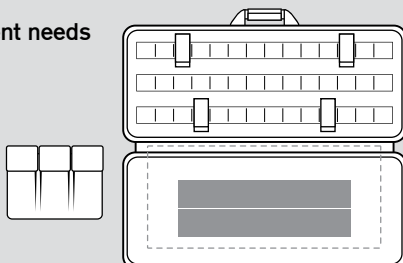

All COC cases come equipped with a magazine pouch and removable foam divider